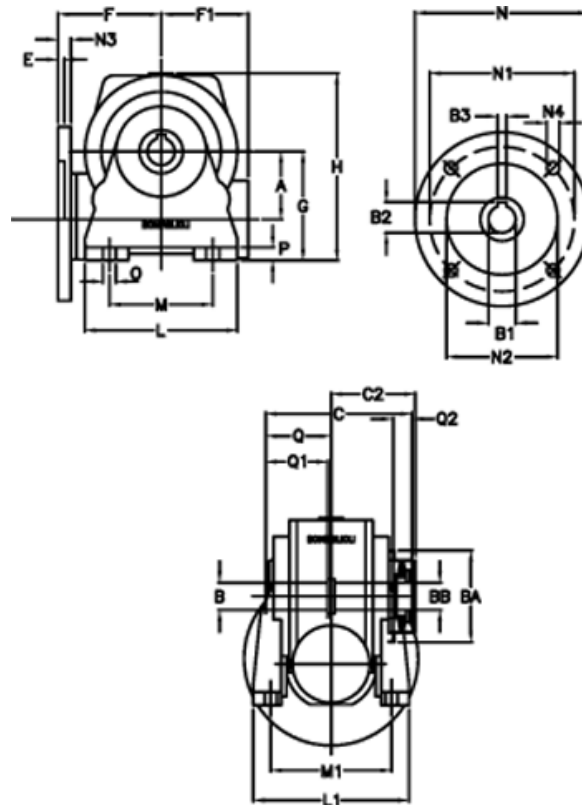

Article number: 390204902412336

Description: Worm Gear with Torque Limiter
VF 49-L2-N-24 P63B14

Measures

a = 49.50	C2 = 63,5	L1 = 124	O = 8.5
B = 25	Description = VF 49N-xx-63B14	m = 63	P = 12
B1 E7 = 11	E = 3.0	M1 = 98.5	Q = 51.0
B2 = 12.8	F = 70	N = 90	Q1 = 41
B3 H9 = 4	F1 = 63	N1 = 75	Q2 = 15
BA = 63	g = 82	N2 = 60	
BB H7 = 14	H = 138.0	N3 = 7.0	
C = 105	L = 110	N4 = 6	